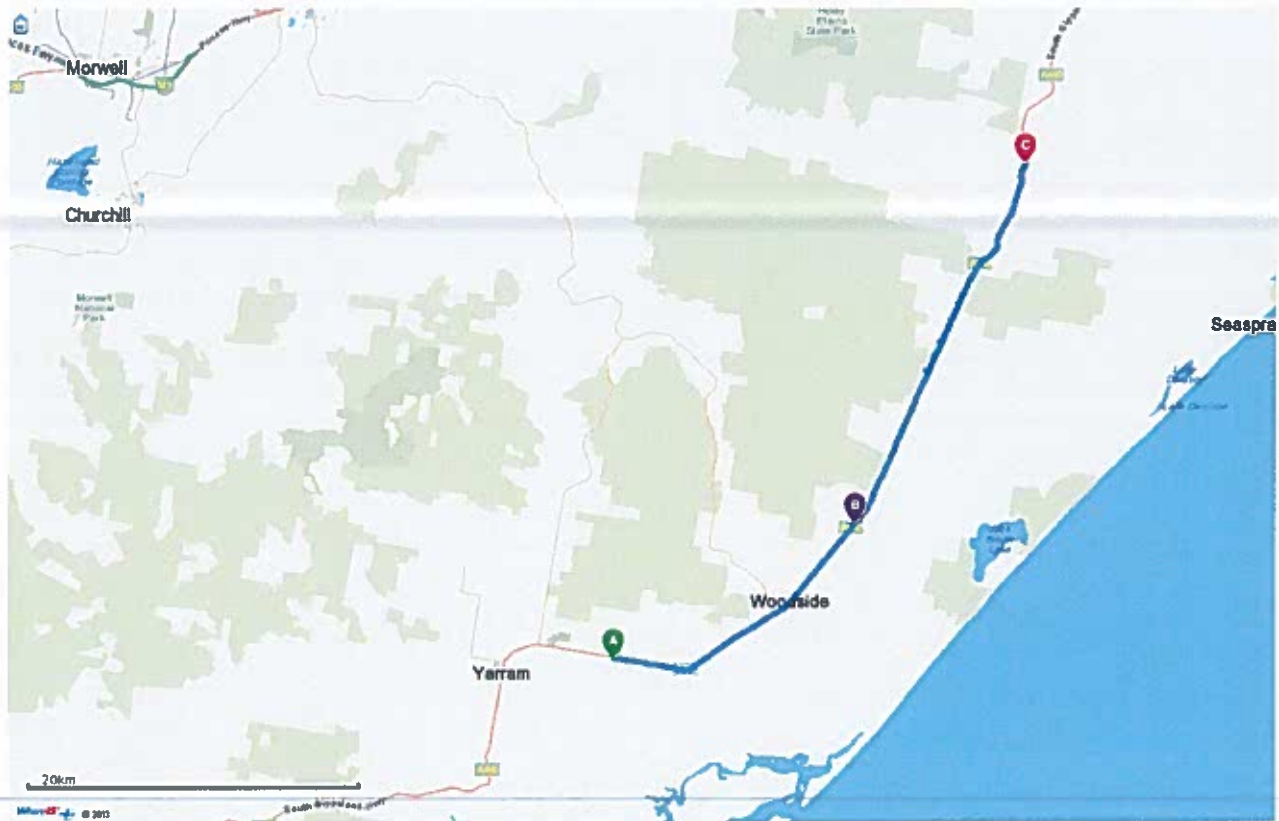

Whereis

Directions from South Gippsland Hwy, Yarram, VIC to South Gippsland Hwy, Stradbroke, VIC

Distance: 42.2 km Duration: 29 min

A South Gippsland Hwy, Yarram, VIC

↑ Continue on South Gippsland Hwy, Yarram - proceed East
18 km

↓ Arrive at South Gippsland Hwy, Woodside

Sub total 18 km 12 min

B Via South Gippsland Hwy, Woodside, VIC

↑ Continue on South Gippsland Hwy, Woodside - proceed Northeast
24.2 km

↓ Arrive at South Gippsland Hwy, Stradbroke

Sub total 24.2 km 16 min

C South Gippsland Hwy, Stradbroke, VIC