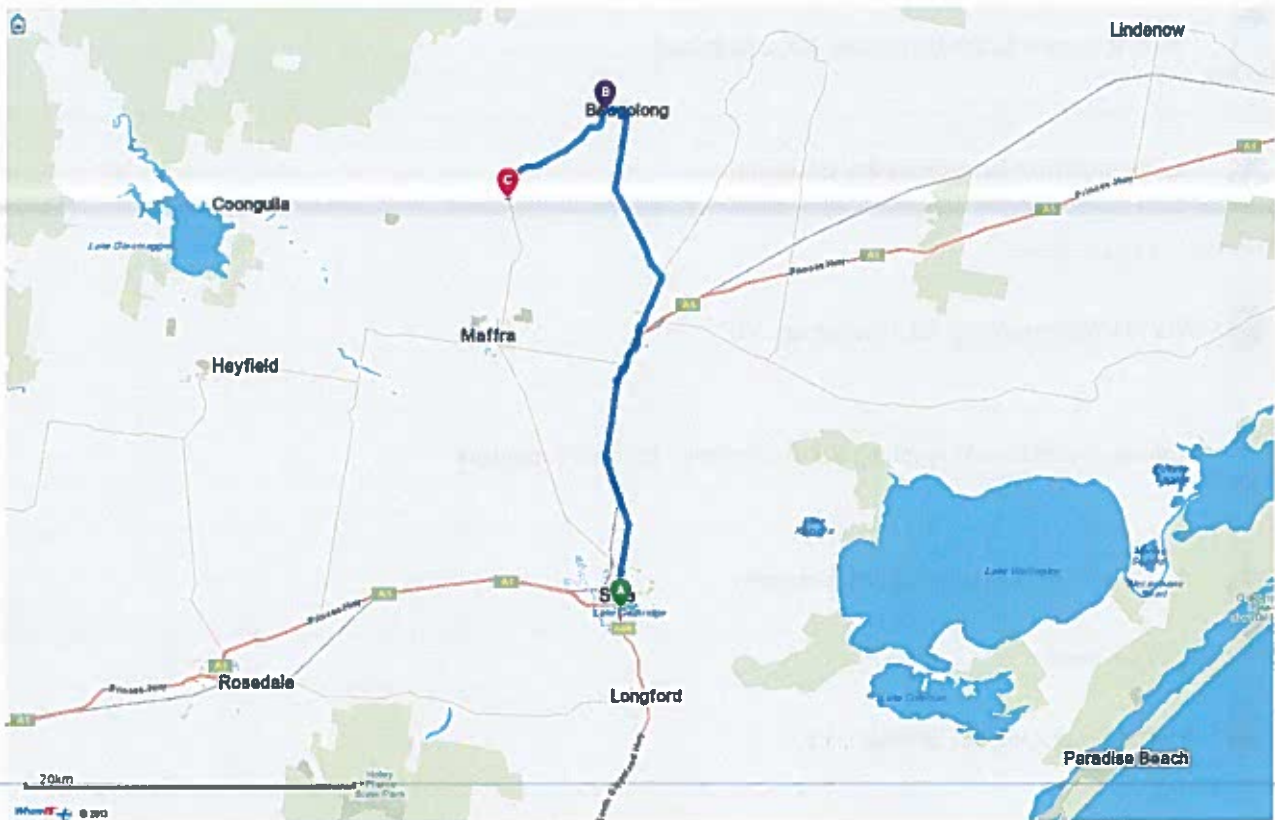

# WhereIS

Directions from McIntosh Dr, Sale, VIC to Maffra-briagolong Rd, Boisdale, VIC

Distance: 42.2 km Duration: 33 min

**A** McIntosh Dr, Sale, VIC

 Continue on McIntosh Dr, Sale - proceed North  
179 m

 Turn left onto Foster St, Sale  
105 m

 At the roundabout take the 3rd exit onto Princes Hwy, Sale  
1.5 km

 At the roundabout take the 2nd exit onto Princes Hwy, Sale  
15.6 km

 At the roundabout take the 2nd exit onto Briagolong Rd, Stratford  
3.6 km

 Continue along Briagolong Rd, Stratford

10.2 km

---

 Continue along Forbes St, Briagolong  
404 m

---

 Turn left onto Maffra-Briagolong Rd, Briagolong  
1.4 km

---

 Arrive at Maffra-Briagolong Rd, Briagolong