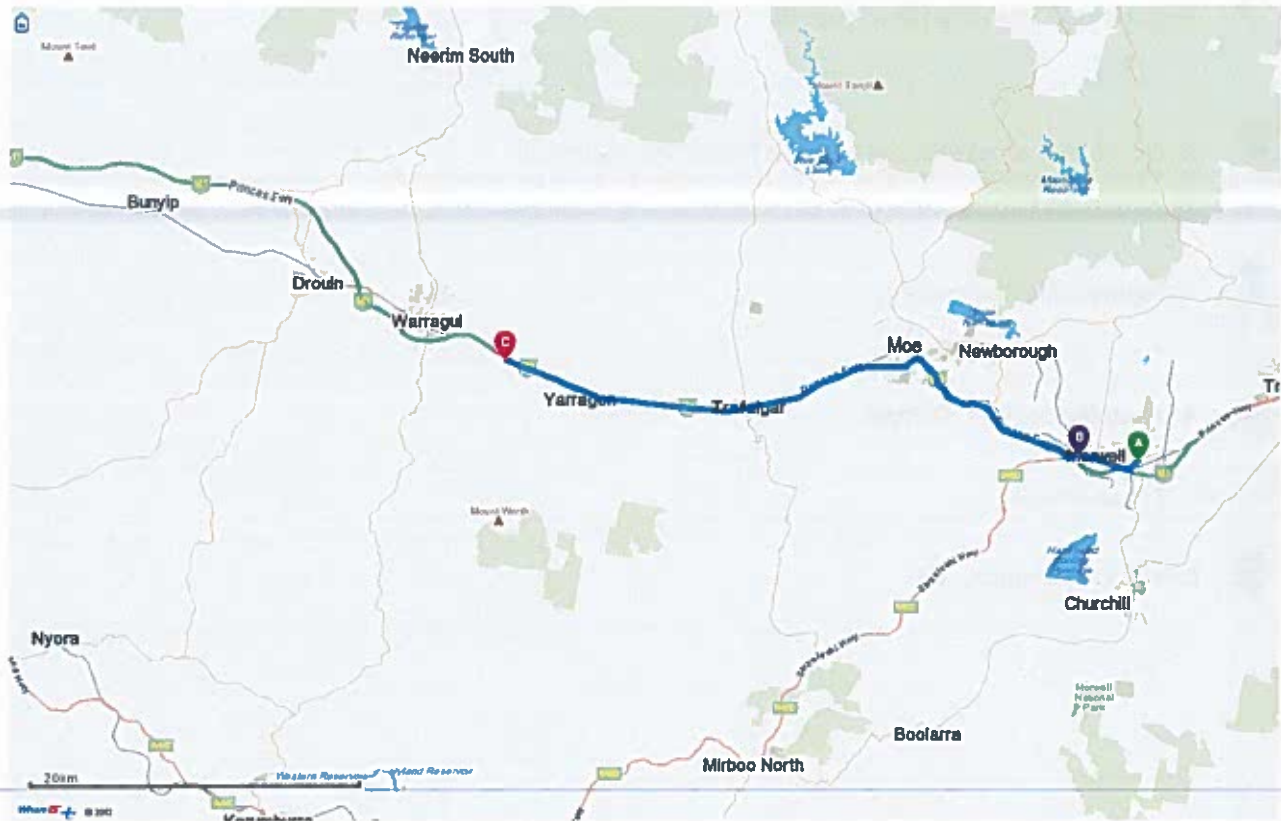

**↑** Continue on Caimbrook Rd, Glengarry - proceed West

# WhereIS

Directions from Princes Dr, Morwell, VIC to Princes Fwy, Darnum, VIC

Distance: 42.2 km Duration: 29 min

**A** Princes Dr, Morwell, VIC

 Continue on Princes Dr, Morwell - proceed Southwest  
2.9 km