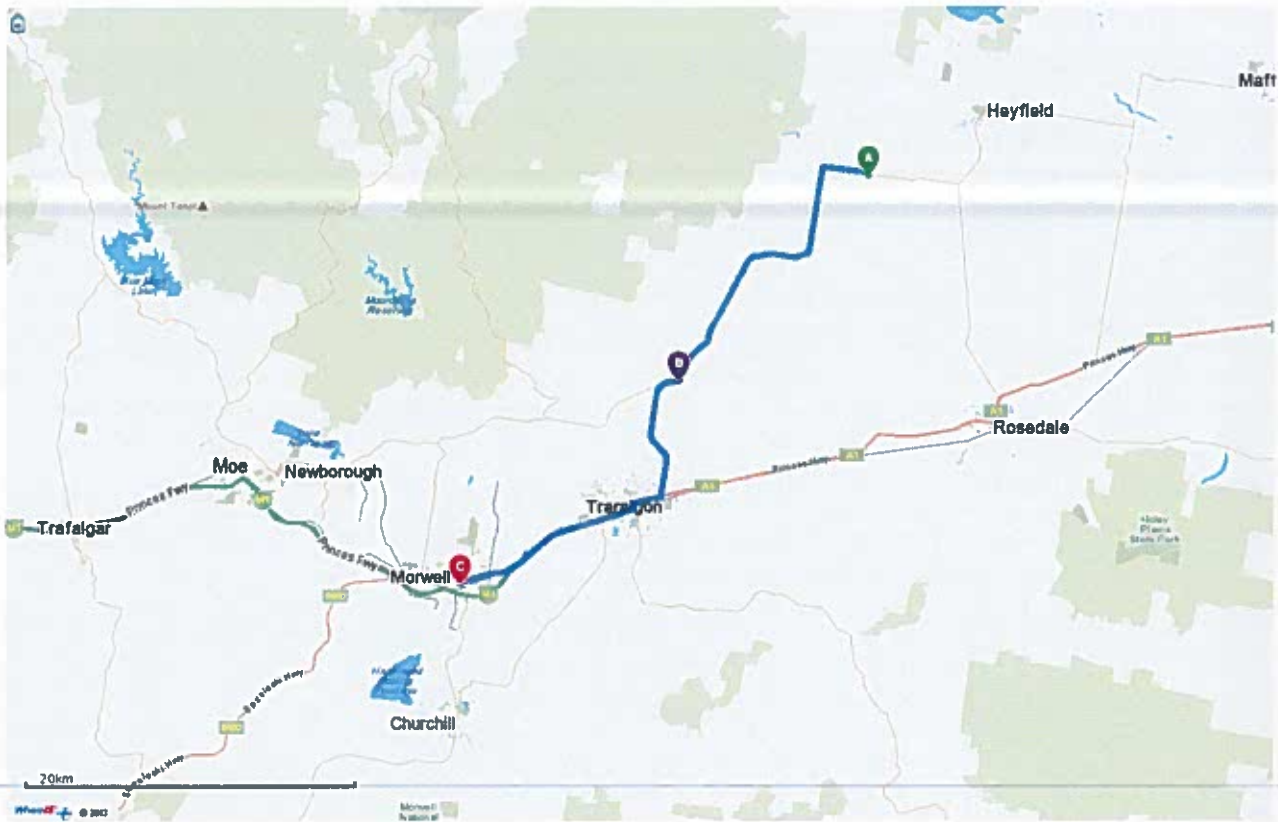

*Sub total* 13 km 10 min

---

Traralgon-maffra Rd, Cowwarr, VIC

---

# Whereis

Directions from Traralgon-maffra Rd, Cowwarr, VIC to Princes Dr, Morwell, VIC

Distance: 42.2 km Duration: 35 min

**A** Traralgon-maffra Rd, Cowwarr, VIC

**↑** Continue on Traralgon-Maffra Rd, Cowwarr - proceed West  
19.3 km