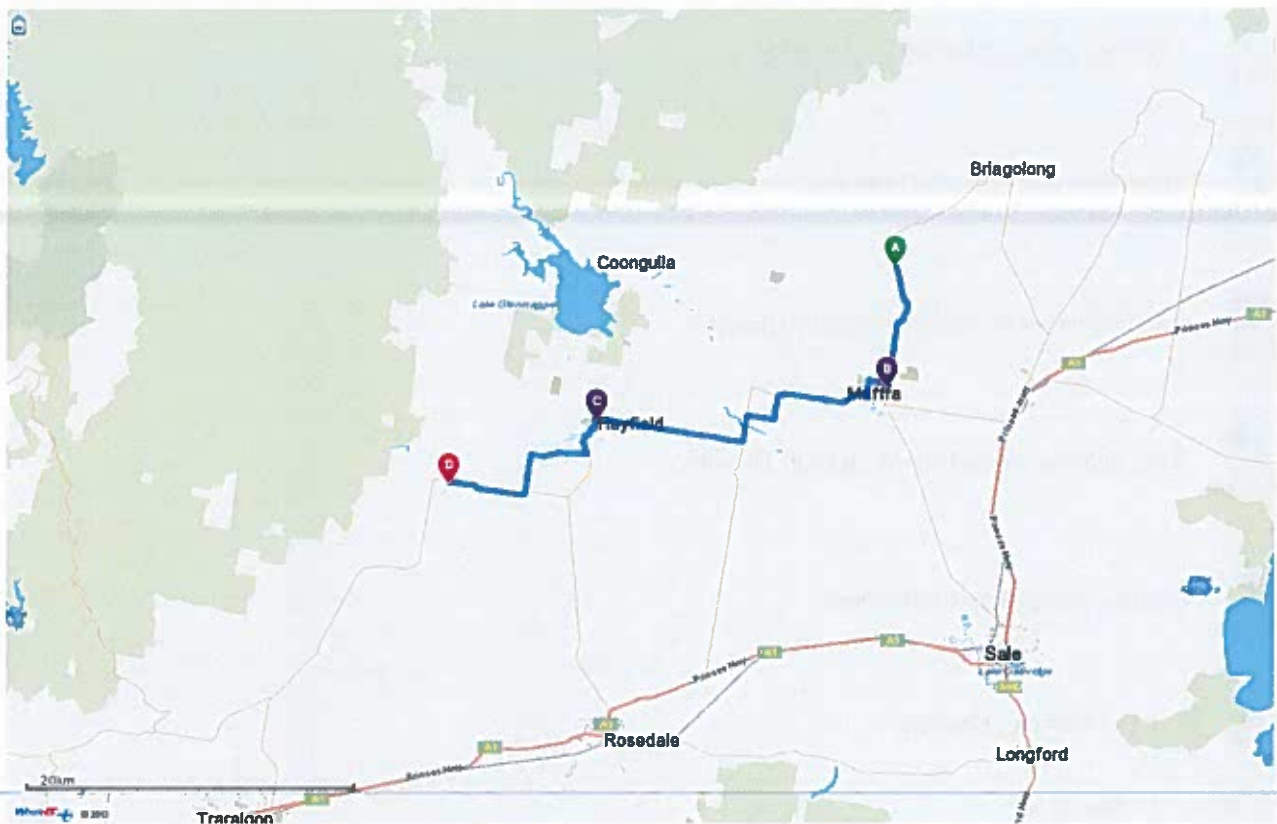

---

*Sub total* 33.2 km 26 min

---

 Via Maffra-briagolong Rd, Briagolong, VIC

---

 Continue on Maffra-Briagolong Rd, Briagolong - proceed Southwest  
9 km

---

 Arrive at Maffra-Briagolong Rd, Boisdale

---

*Sub total* 9 km 6 min

---

 Maffra-briagolong Rd, Boisdale, VIC

---

## Whereis

Directions from Maffra-briagolong Rd, Boisdale, VIC to Traralgon-maffra Rd, Cowwarr, VIC

Distance: 42.2 km Duration: 35 min

**A** Maffra-briagolong Rd, Boisdale, VIC

**↑** Continue on Maffra-Briagolong Rd, Boisdale - proceed South  
7.7 km