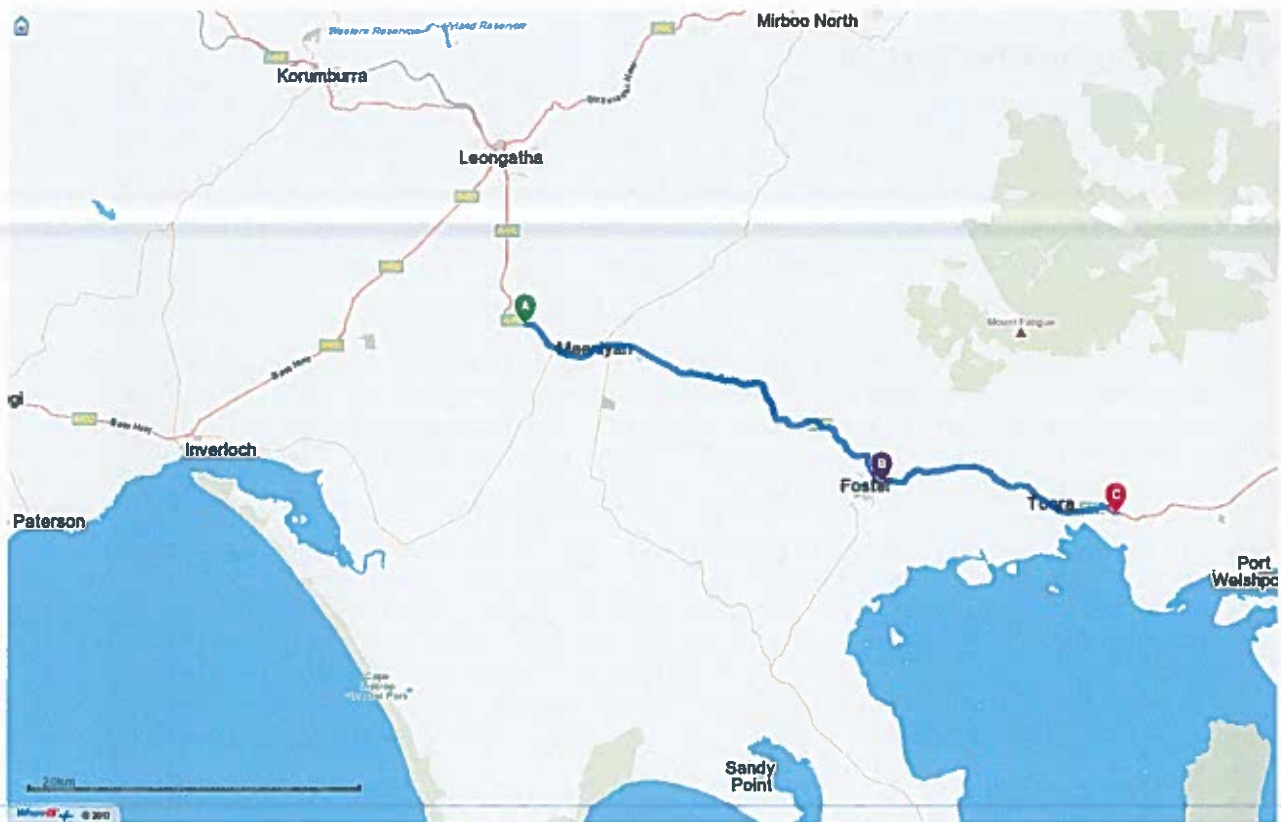

11.4 km

---

Arrive at South Gippsland Hwy, Koonwarra

---

*Sub total 31.8 km 26 min*

---

South Gippsland Hwy, Koonwarra, VIC

---

# Whereis

Directions from South Gippsland Hwy, Koonwarra, VIC to South Gippsland Hwy, Toora, VIC

Distance: 42.2 km Duration: 30 min

**A** South Gippsland Hwy, Koonwarra, VIC

**↑** Continue on South Gippsland Hwy, Koonwarra - proceed East  
4.9 km