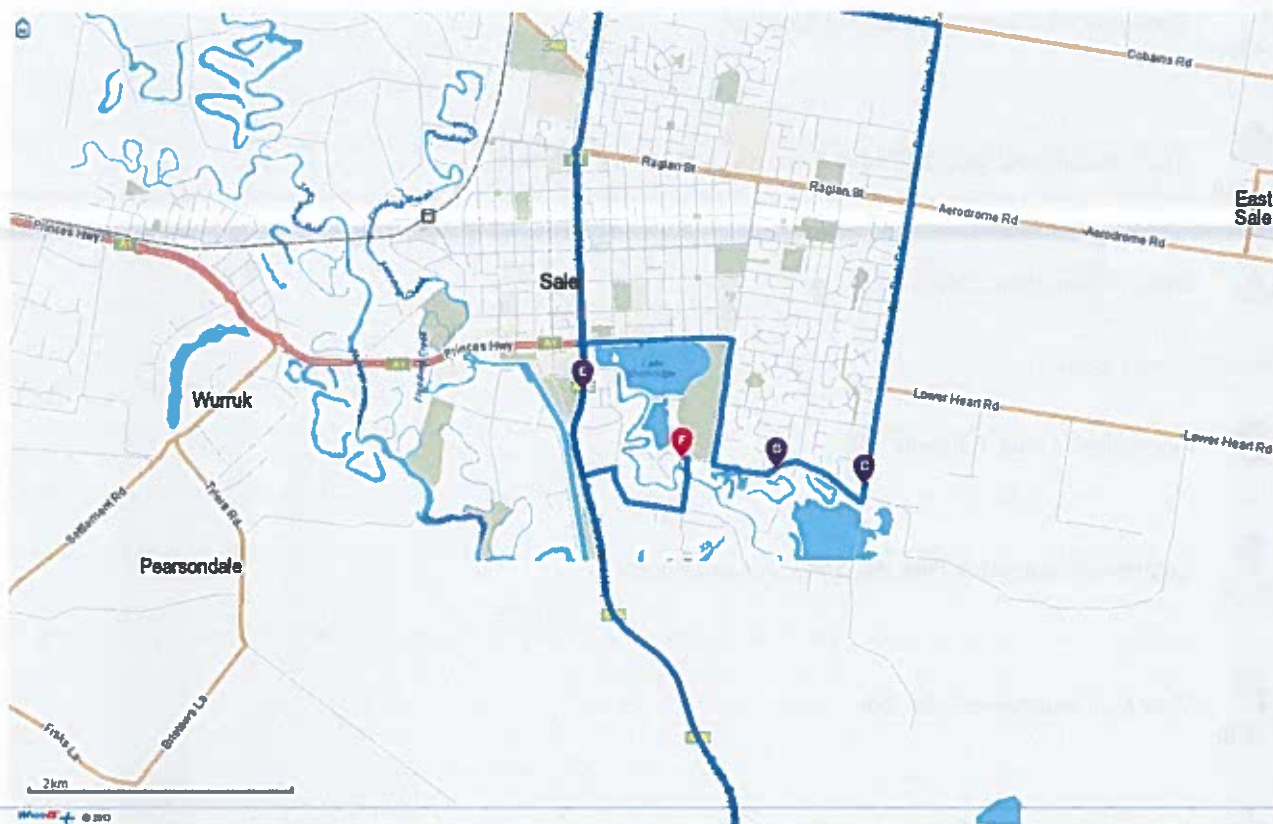

# Whereis

Directions from South Gippsland Hwy, Yarram, VIC to South Gippsland Hwy, Stradbroke, VIC

Distance: 42.2 km Duration: 29 min

**A** South Gippsland Hwy, Yarram, VIC

**↑** Continue on South Gippsland Hwy, Yarram - proceed East  
18 km

**↓** Arrive at South Gippsland Hwy, Woodside

*Sub total 18 km 12 min*

**B** Via South Gippsland Hwy, Woodside, VIC

**↑** Continue on South Gippsland Hwy, Woodside - proceed Northeast  
24.2 km

**↓** Arrive at South Gippsland Hwy, Stradbroke

*Sub total 24.2 km 16 min*

**C** South Gippsland Hwy, Stradbroke, VIC

# Whereis

Directions from South Gippsland Hwy, Stradbroke, VIC to Lacey St, Sale, VIC

Distance: 36.2 km Duration: 36 min

**A** South Gippsland Hwy, Stradbroke, VIC

**↑** Continue on South Gippsland Hwy, Stradbroke - proceed North  
21.5 km