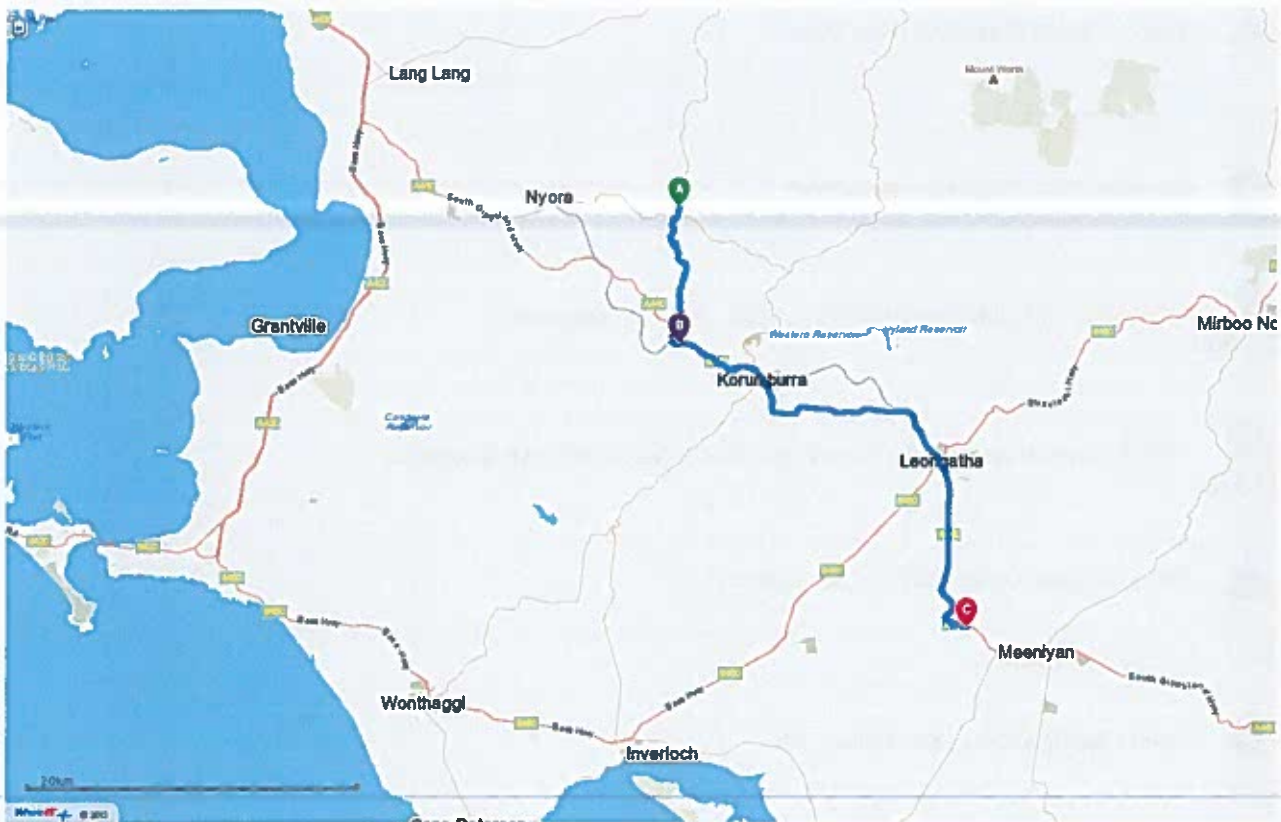

Continue along Drouin-Korumburra Rd, Drouin South

---

21.4 km

Turn left onto Drouin-Poowong Rd, Drouin South

---

Arrive at Drouin-Poowong Rd, Poowong

---

*Sub total* 35.5 km 26 min

## WhereIS

Directions from Drouin-poowong Rd, Poowong, VIC to South Gippsland Hwy, Koonwarra, VIC

Distance: 42.2 km Duration: 34 min

**A** Drouin-poowong Rd, Poowong, VIC

**↑** Continue on Drouin-Poowong Rd, Poowong - proceed South  
123 m