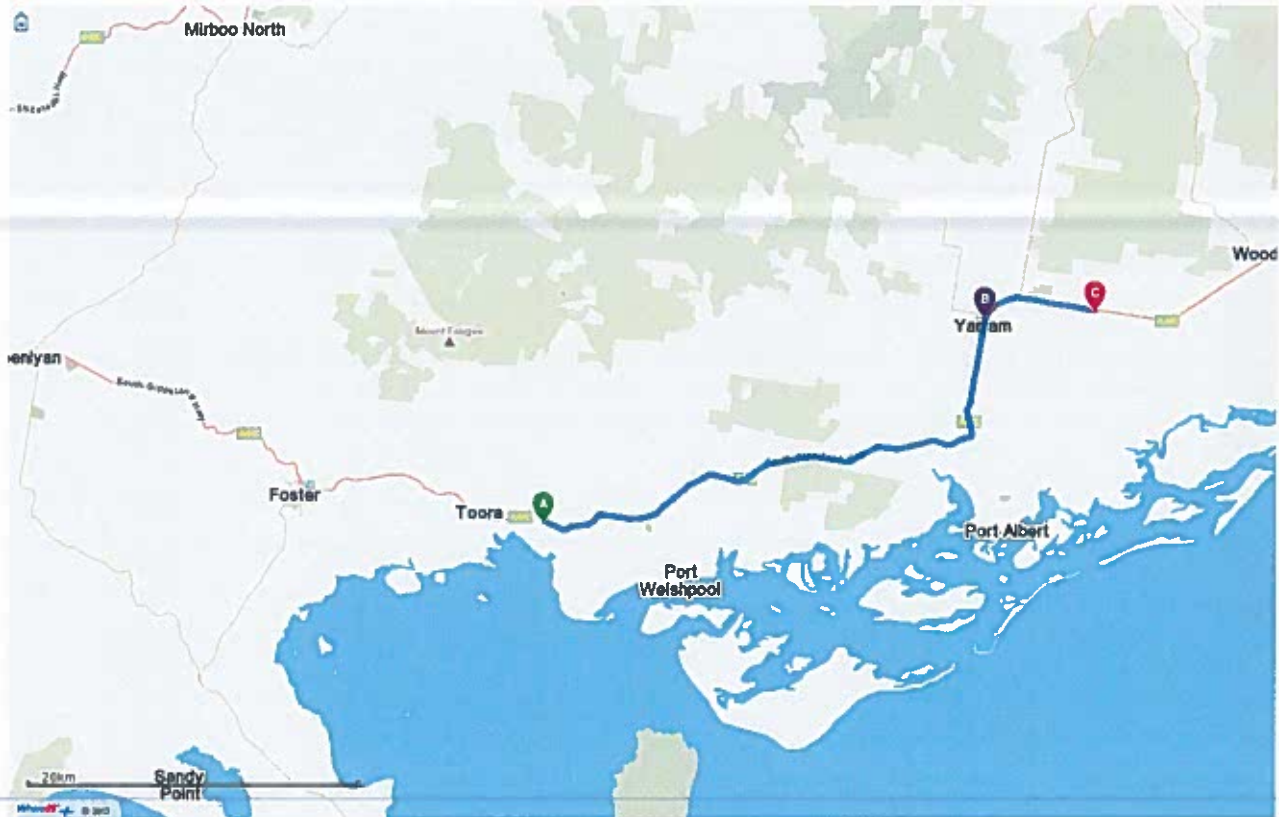

# Whereis

Directions from South Gippsland Hwy, Koonwarra, VIC to South Gippsland Hwy, Toora, VIC

Distance: 42.2 km Duration: 30 min

**A** South Gippsland Hwy, Koonwarra, VIC

**↑** Continue on South Gippsland Hwy, Koonwarra - proceed East  
4.9 km

**↑** Continue on South Gippsland Hwy, Foster - proceed East

15.5 km

---

Arrive at South Gippsland Hwy, Toora

---

*Sub total* 15.5 km 11 min

---

South Gippsland Hwy, Toora, VIC

# Whereis

Directions from South Gippsland Hwy, Toora, VIC to South Gippsland Hwy, Yarram, VIC

Distance: 42.2 km Duration: 32 min

**A** South Gippsland Hwy, Toora, VIC

 Continue on South Gippsland Hwy, Toora - proceed Southeast  
35.1 km